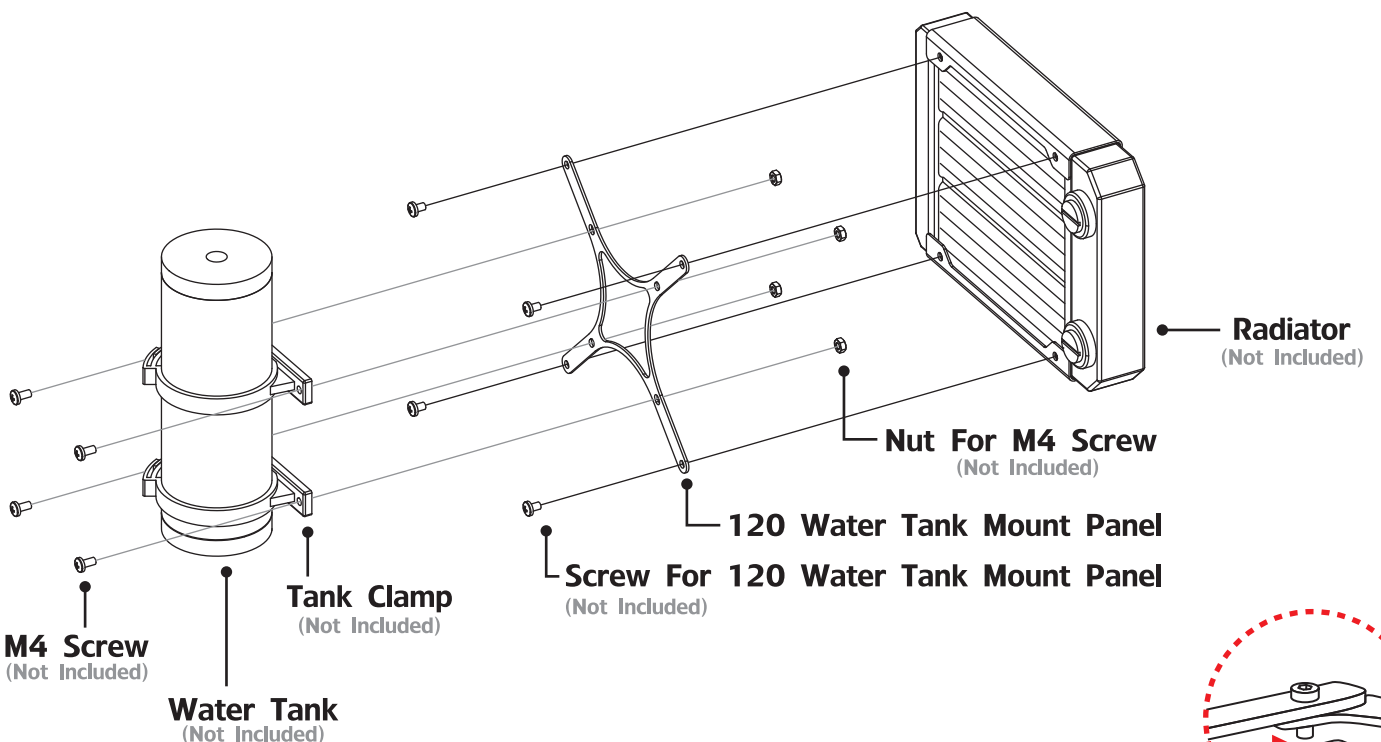

Bitspower®

120 Water Tank Mount Panel (RAD Side)

120 Water Tank Mount Panel Installation Guide

Attention :
Please Don't Lock Screws To Radiator Waterways !