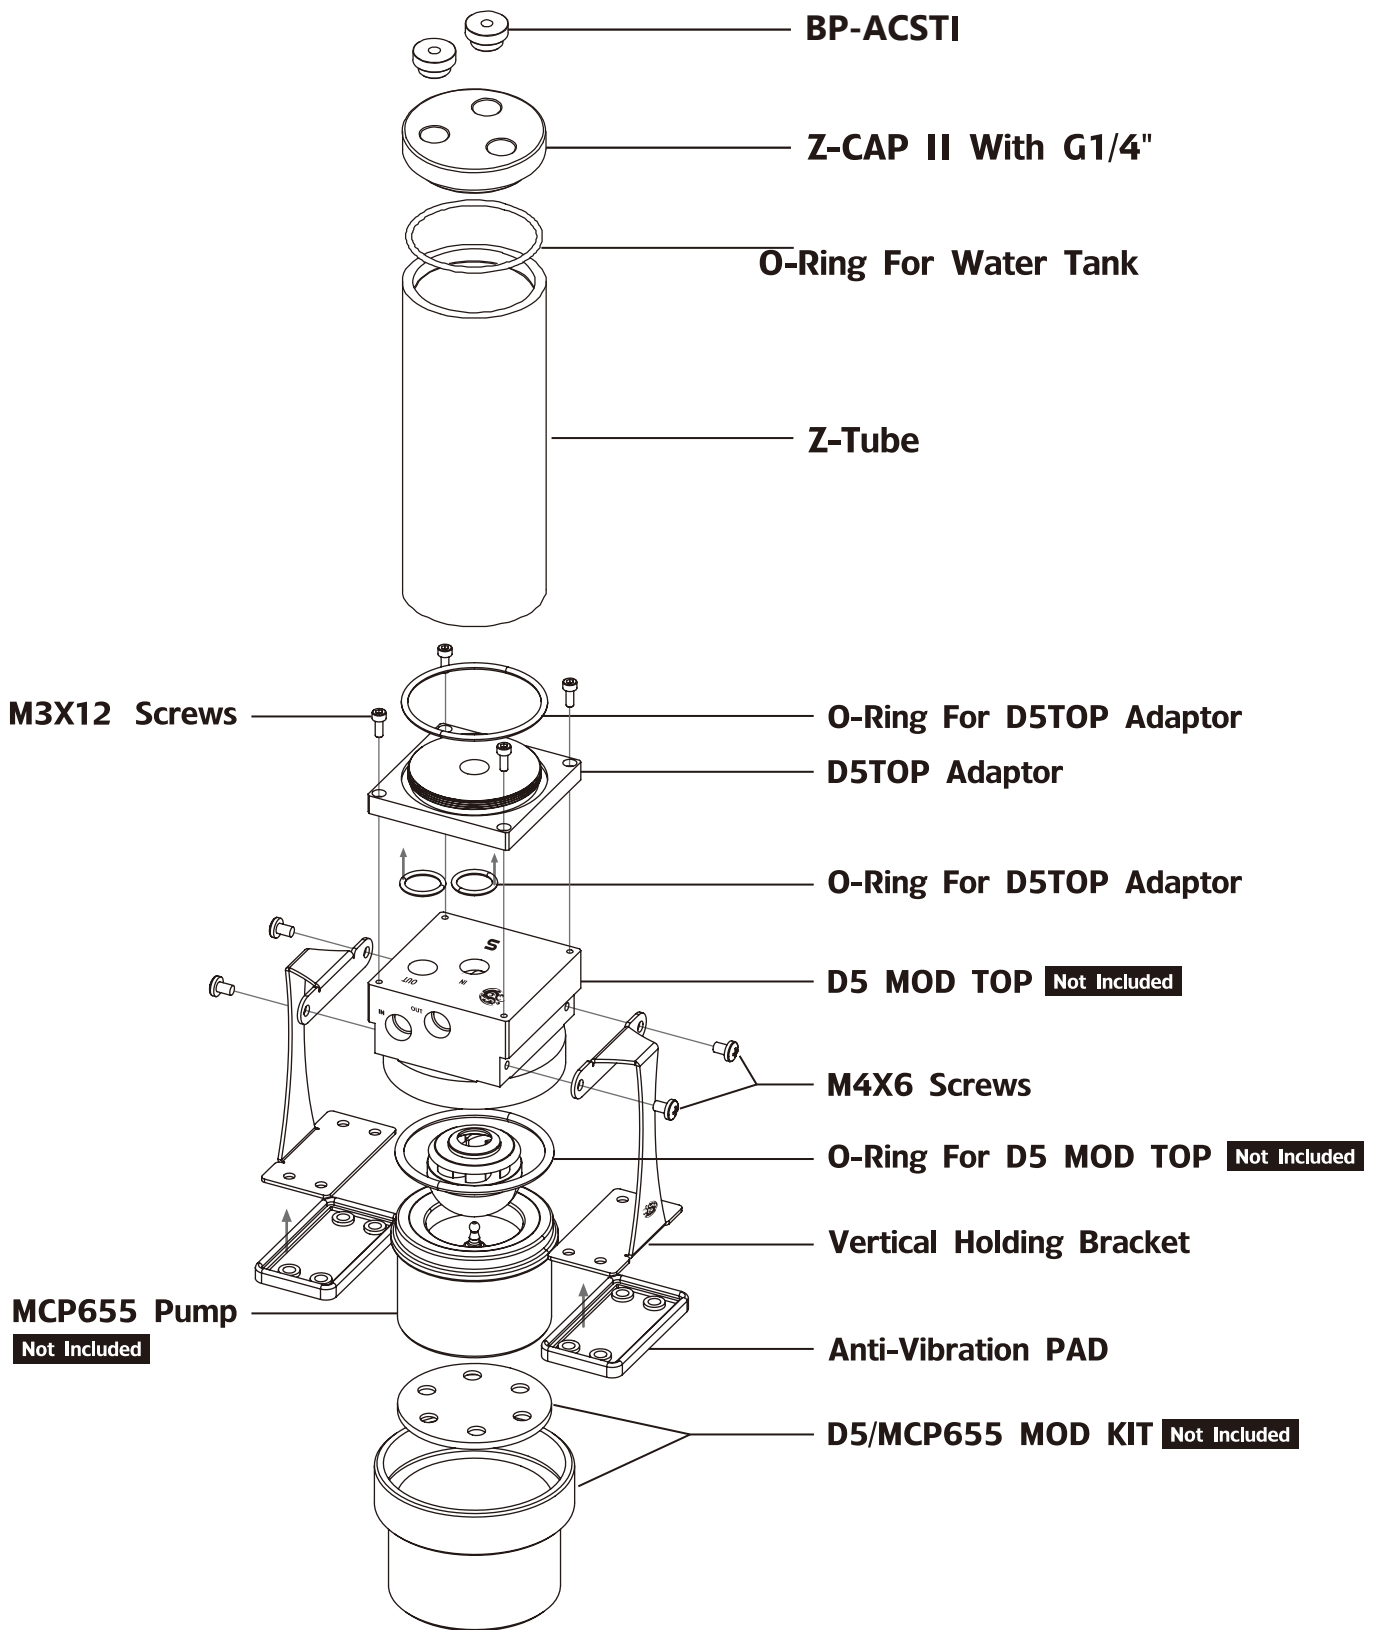

Bitspower®

Dual/Single D5 Top Upgrade Kit Installation Guide

! Important

Before fill in water, please make sure all the component be installed correctly , avoiding leaking happen and destroy the PC component.

! Important

Before fill in water, please make sure all the component be installed correctly , avoiding leaking happen and destroy the PC component.