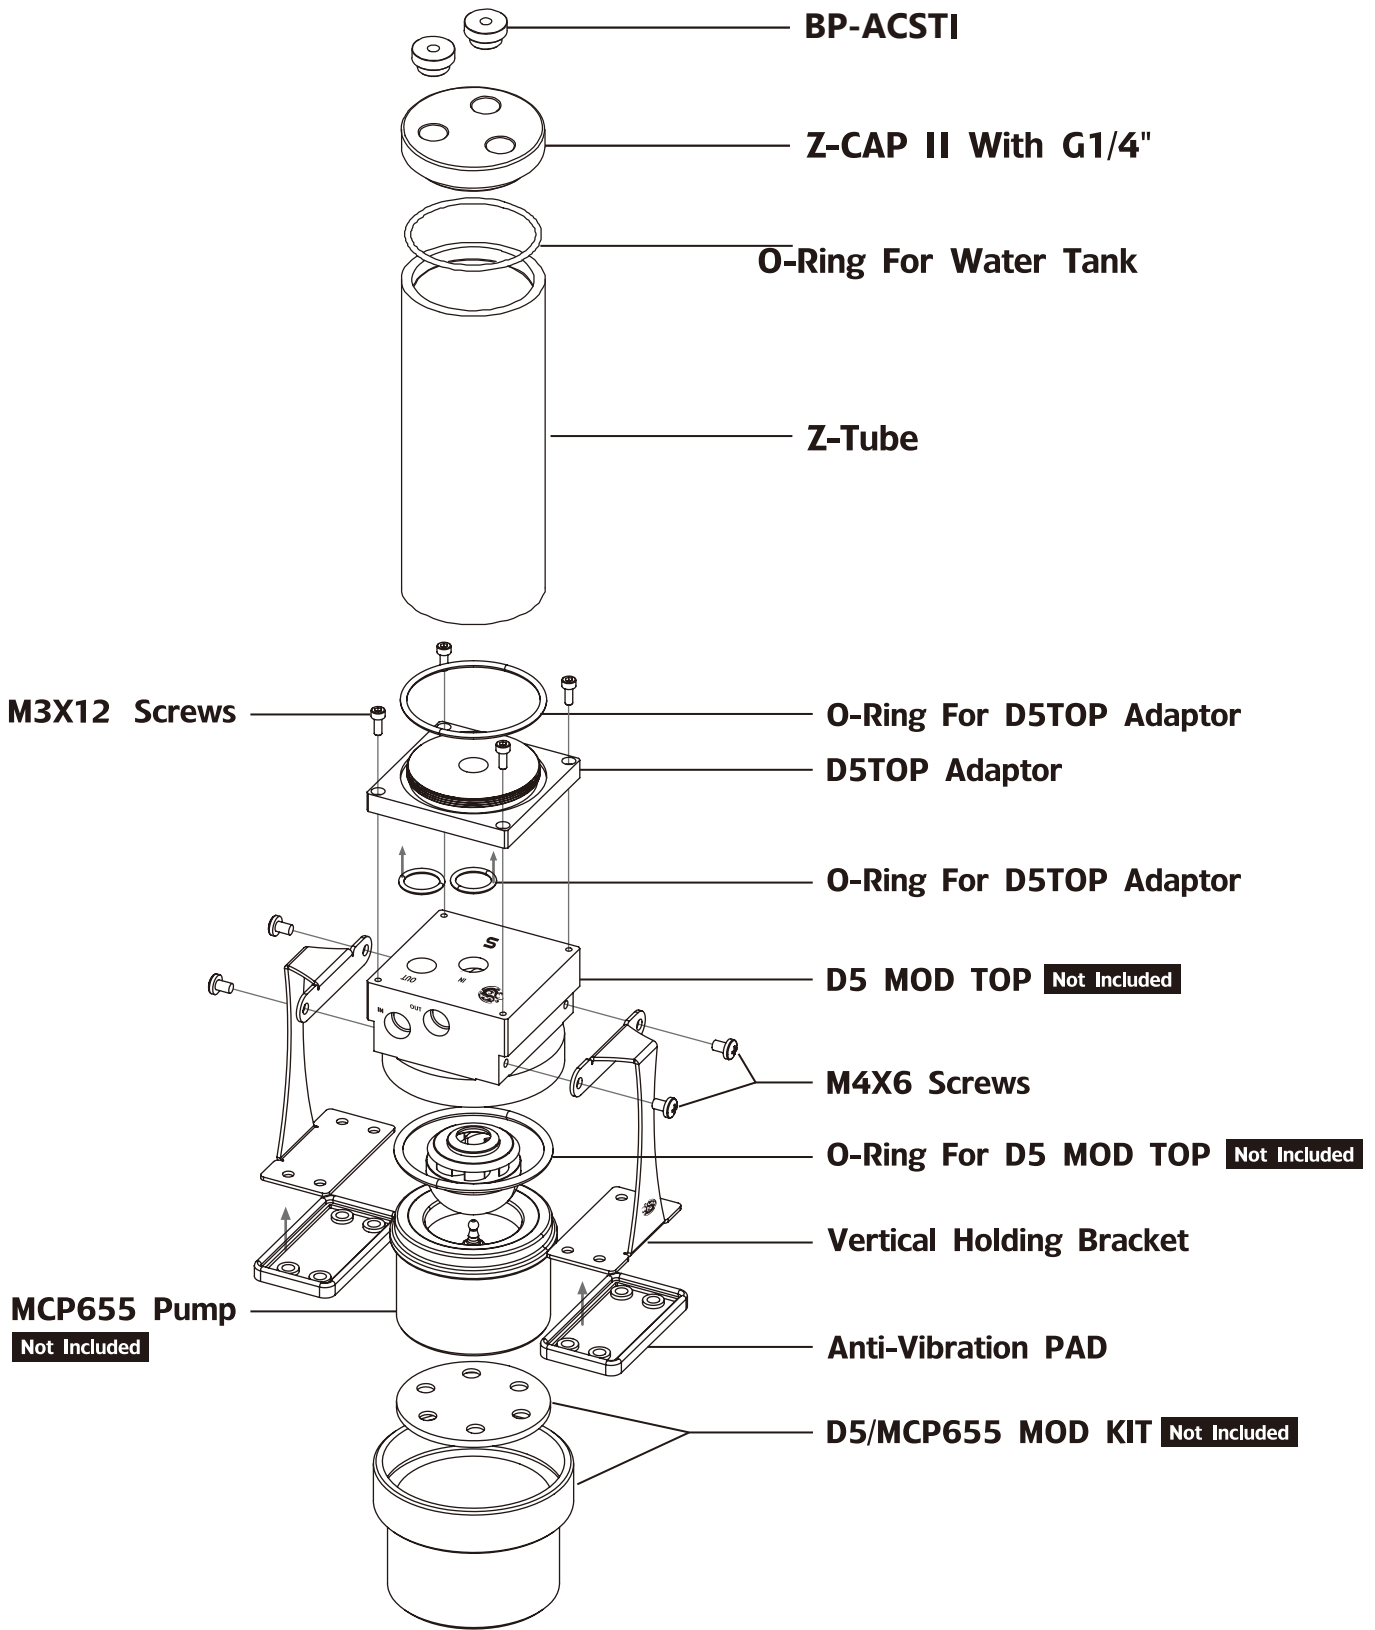

Bitspower®

Dual/Single D5 Top Upgrade Kit Installation Guide

! Important

Before fill in water, please make sure all the component be installed correctly , avoiding leaking happen and destroy the PC component.

! Important

Before fill in water, please make sure all the component be installed correctly , avoiding leaking happen and destroy the PC component.