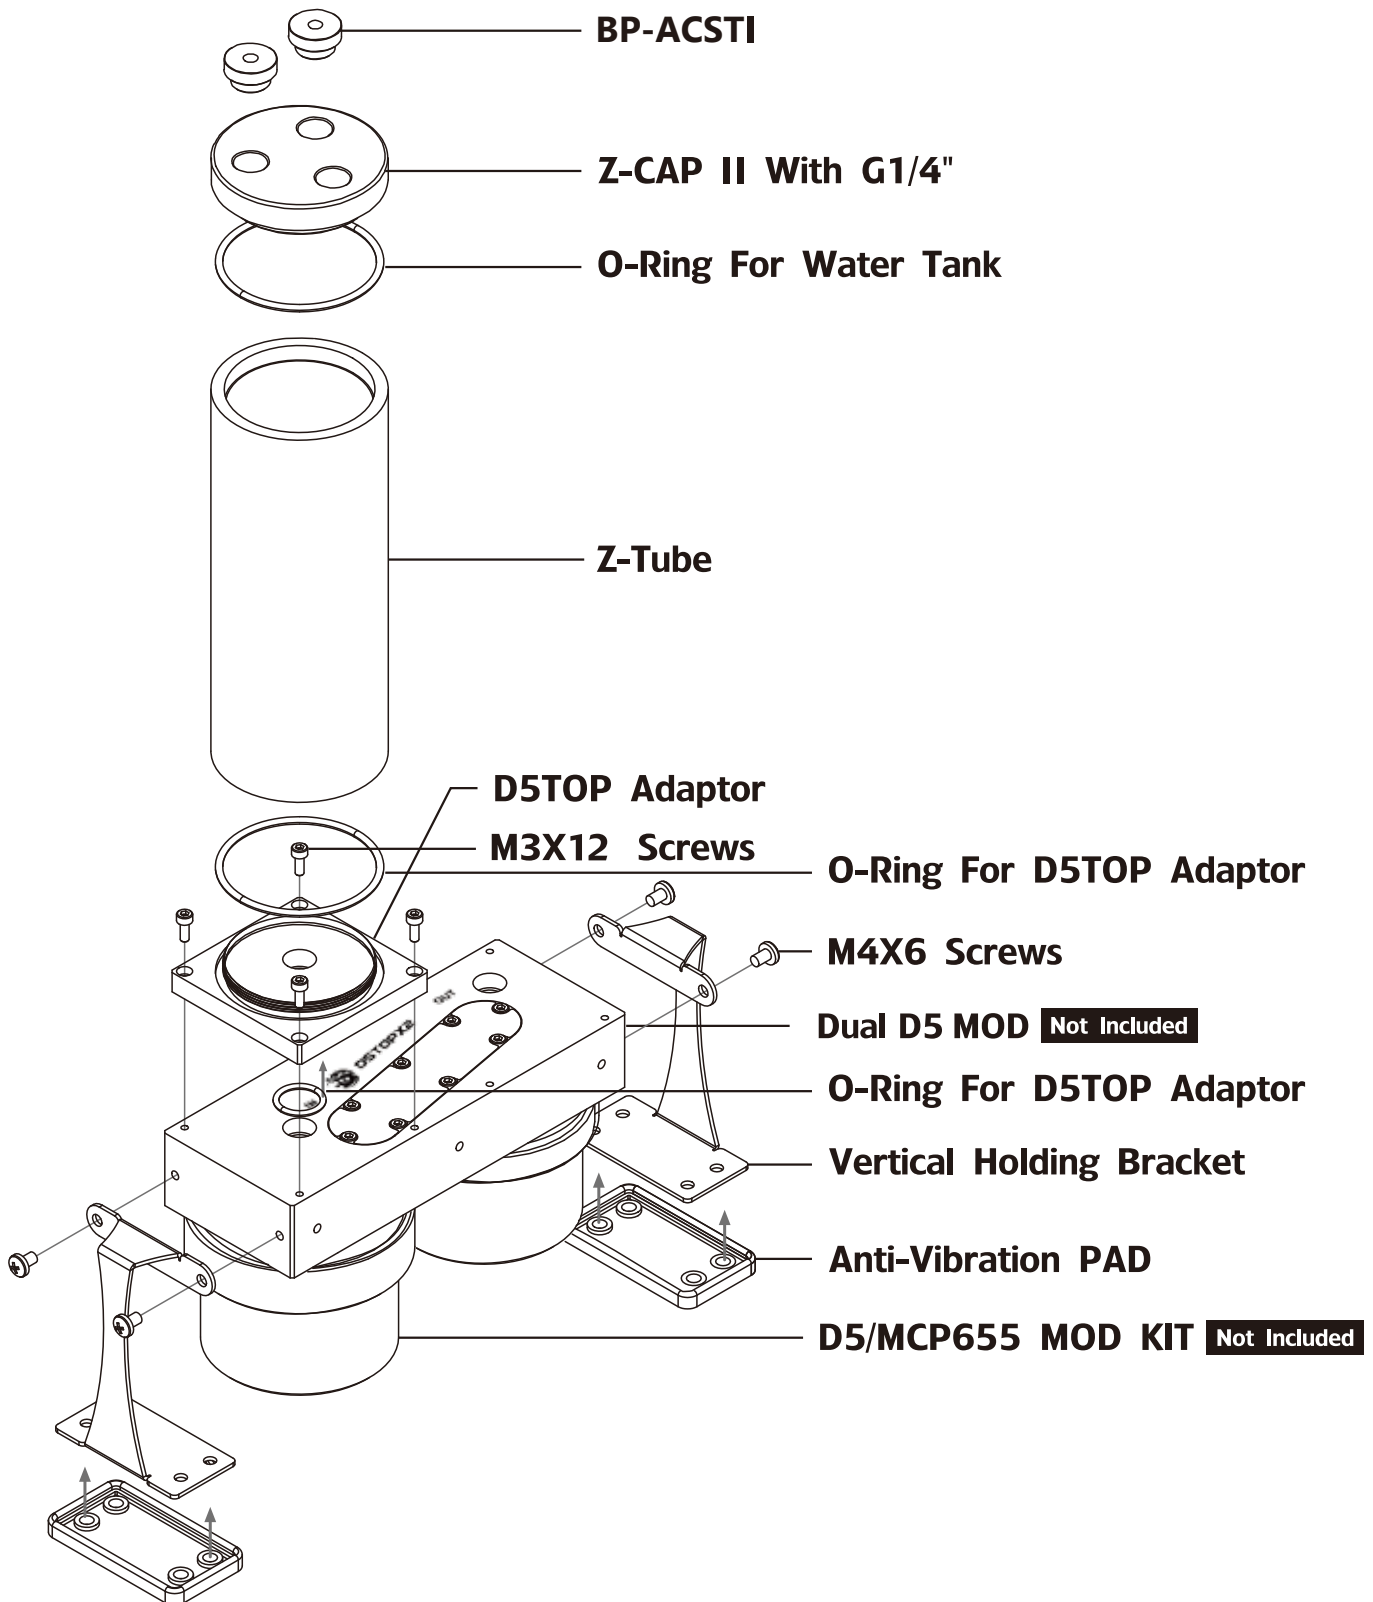

Bitspower®

Dual/Single D5 Top Upgrade Kit Installation Guide

! Important

Before fill in water, please make sure all the component be installed correctly , avoiding leaking happen and destroy the PC component.

! Important

Before fill in water, please make sure all the component be installed correctly , avoiding leaking happen and destroy the PC component.