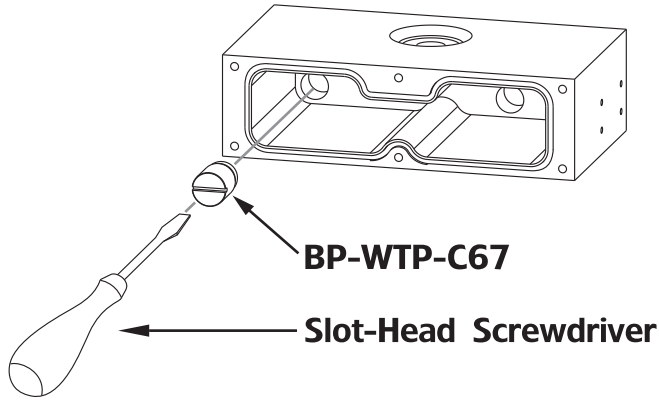

Bitpower[®]

525 Bay Reservoir

For "Output" Side →

BP-WTP-C67

G1/4" Silver Shining In-Side 90 Degree Diversion Fitting

Assembly 1

Assembly 2

Attention 1