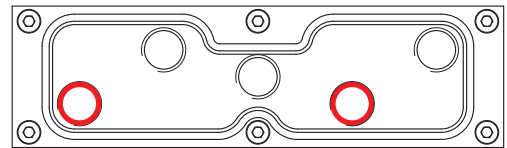

Bitpower[®]

525 Bay Reservoir

For "Output" Side →

BP-WTP-C67

G1/4" Silver Shining In-Side 90 Degree Diversion Fitting

Assembly 1

Assembly 2

Attention 1