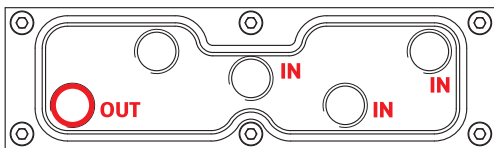

Bitpower[®]

525 Bay Reservoir

For "Output" Side →

BP-WTP-C67

G1/4" Silver Shining In-Side 90 Degree Diversion Fitting

Assembly 1

Assembly 2

Attention 1