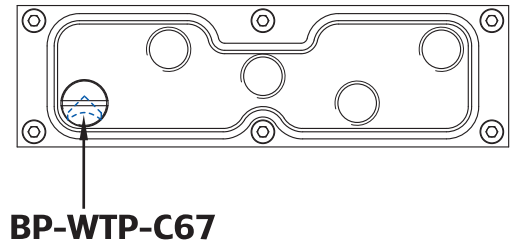

Bitpower[®]

525 Bay Reservoir

For "Output" Side →

BP-WTP-C67

G1/4" Silver Shining In-Side 90 Degree Diversion Fitting

Assembly 1

Assembly 2

Attention 1