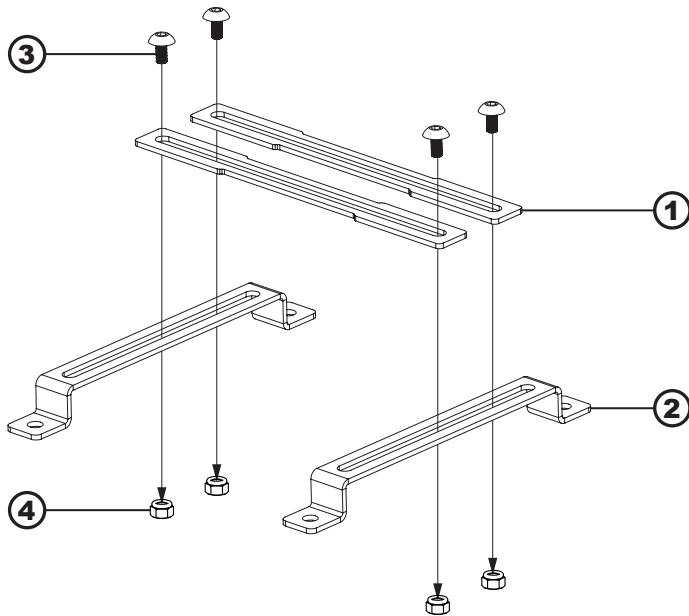

◀ 安裝方式/Installation/安装方式

配件說明

① 支架A	2 支
② 支架B	2 支
③ M4x6螺絲	4 支
④ M4螺母	4 個

Accessories Description

① Stand A	2 PCS
② Stand B	2 PCS
③ M4x6 Screw	4 PCS
④ M4 Lock nuts	4 PCS

配件说明

① 支架A	2 支
② 支架B	2 支
③ M4x6螺絲	4 支
④ M4螺母	4 個

◀ 應用/Application/应用

BP-DDCPCBT-BK
(Not Included)
(不包括)

BP-TBC4-BK
(Not Included)
(不包括)

注意·跑水前·請先確認所有零件已安裝在正確的位置上·在不開主機·單開水泵的情況下·進行24小時的跑水測試·確保無漏水情況後再開主機·避免發生漏水而導致電腦零件的損壞。

Before filling in the water, please make sure all the components are installed correctly. To prevent any leakage which may damage the PC components, please perform a 24-hour leaking test with only the pump connected to the power supply.