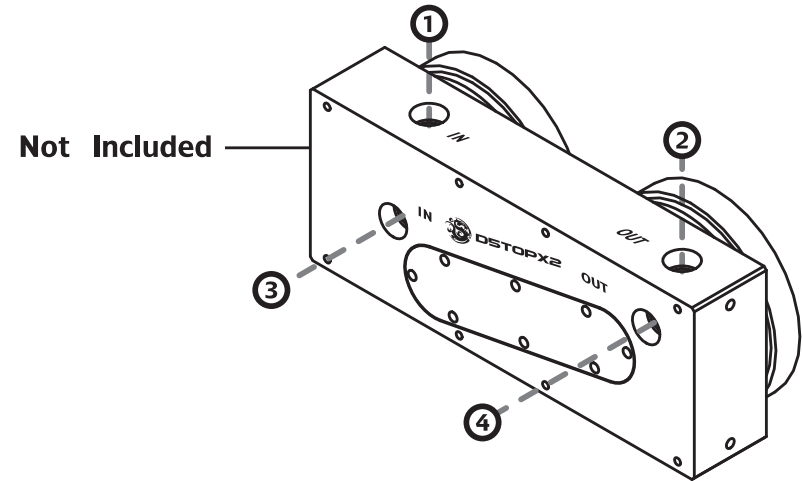

Dual D5 MOD TOP Installation Guide

Not Included

- ①  G1/4" Acrylic Anti-Air Chamber 23MM
- ②  G1/4" Acrylic Anti-Air Chamber 9MM
- ③  G1/4" Acrylic Anti-Air Chamber 9MM
- ④  G1/4" Acrylic Anti-Air Chamber 9MM

Accessories

G1/4" 2D5TOP Acrylic Anti-Air Chamber Set

1SET

Dual D5 MOD TOP Installation Guide

Not Included

- ①  G1/4" Acrylic Anti-Air Chamber 23MM
- ②  G1/4" Acrylic Anti-Air Chamber 9MM
- ③  G1/4" Acrylic Anti-Air Chamber 9MM
- ④  G1/4" Acrylic Anti-Air Chamber 9MM

Accessories

G1/4" 2D5TOP Acrylic Anti-Air Chamber Set

1SET