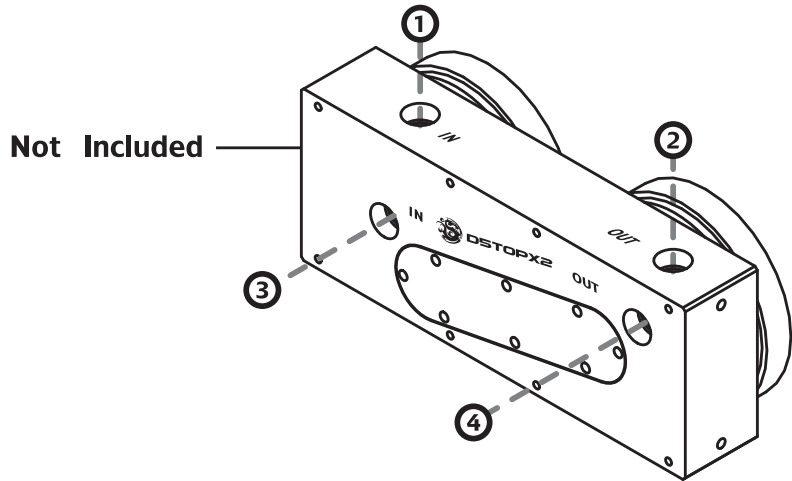

Dual D5 MOD TOP Installation Guide

Not Included

- ①  G1/4" Acrylic Anti-Air Chamber 23MM
- ②  G1/4" Acrylic Anti-Air Chamber 9MM
- ③  G1/4" Acrylic Anti-Air Chamber 9MM
- ④  G1/4" Acrylic Anti-Air Chamber 9MM

Accessories

G1/4" 2D5TOP Acrylic Anti-Air Chamber Set

1SET

Dual D5 MOD TOP Installation Guide

Not Included

- ①  G1/4" Acrylic Anti-Air Chamber 23MM
- ②  G1/4" Acrylic Anti-Air Chamber 9MM
- ③  G1/4" Acrylic Anti-Air Chamber 9MM
- ④  G1/4" Acrylic Anti-Air Chamber 9MM

Accessories

G1/4" 2D5TOP Acrylic Anti-Air Chamber Set

1SET