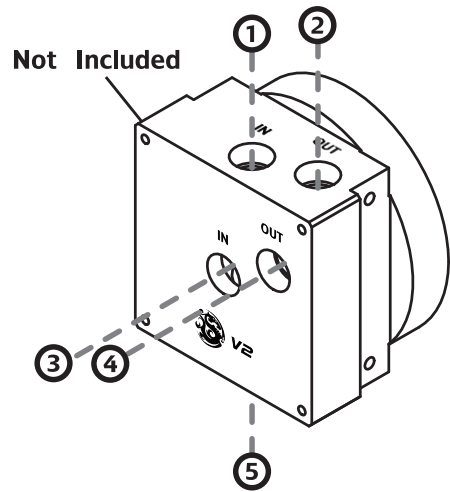

D5 MOD TOP V2

Installation Guide

- ①  G1/4" Acrylic Anti-Air Chamber 23MM
- ②  G1/4" Acrylic Anti-Air Chamber 14MM
- ③  G1/4" Low-Profile Stop Fitting V2
- ④  G1/4" Acrylic Anti-Air Chamber 9MM
- ⑤  G1/4" Acrylic Anti-Air Chamber 23MM

Accessories

G1/4" D5TOP Acrylic Anti-Air Chamber Set

1SET

D5 MOD TOP V2

Installation Guide

- ①  G1/4" Acrylic Anti-Air Chamber 23MM
- ②  G1/4" Acrylic Anti-Air Chamber 14MM
- ③  G1/4" Low-Profile Stop Fitting V2
- ④  G1/4" Acrylic Anti-Air Chamber 9MM
- ⑤  G1/4" Acrylic Anti-Air Chamber 23MM