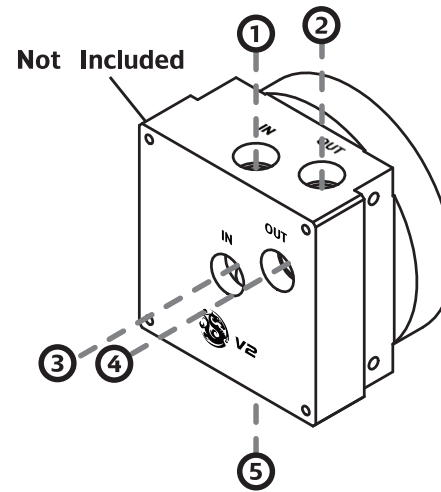

Accessories

G1/4" D5TOP Acrylic Anti-Air Chamber Set

1SET

D5 MOD TOP V2

Installation Guide

- ①  G1/4" Acrylic Anti-Air Chamber 23MM
- ②  G1/4" Acrylic Anti-Air Chamber 14MM
- ③  G1/4" Low-Profile Stop Fitting V2
- ④  G1/4" Acrylic Anti-Air Chamber 9MM
- ⑤  G1/4" Acrylic Anti-Air Chamber 23MM