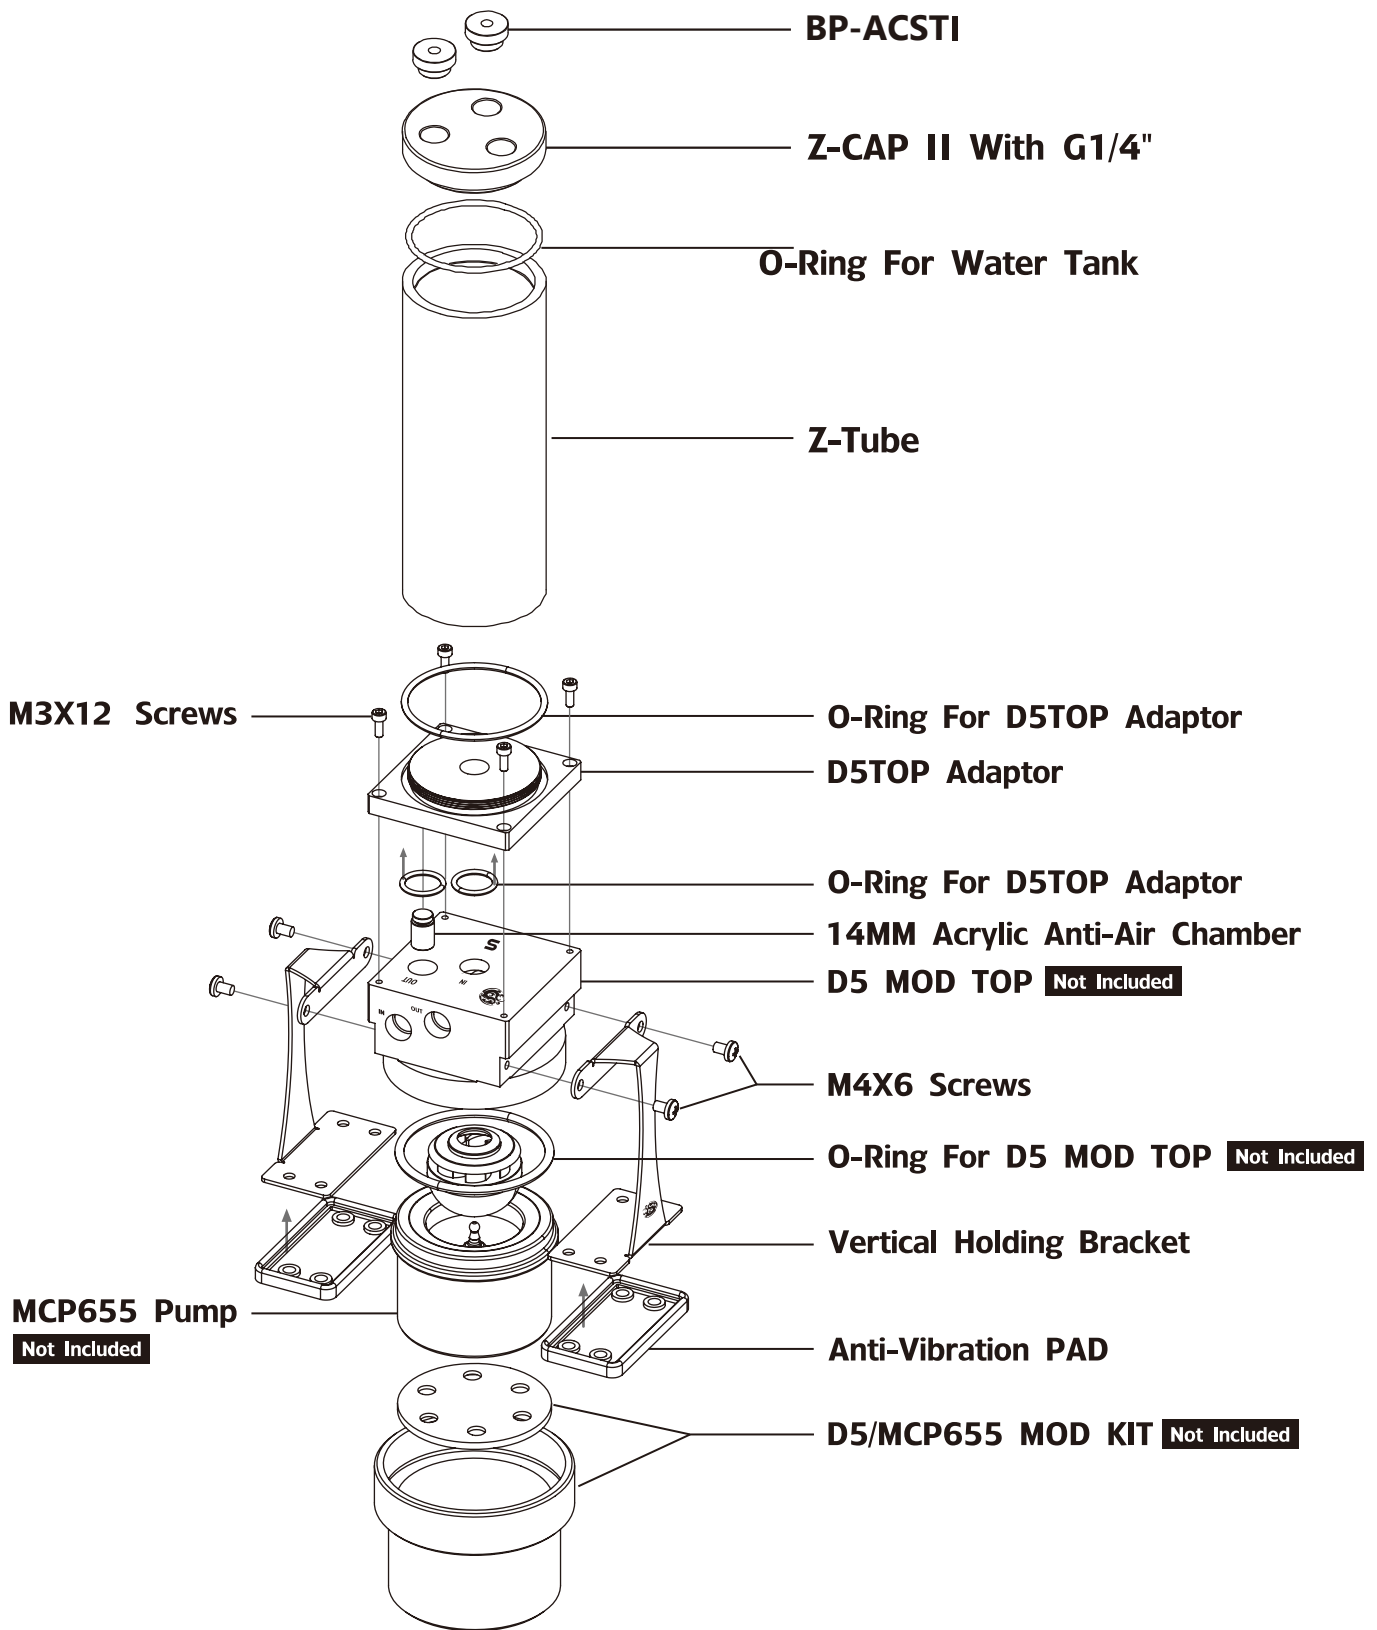

Bitpower®

Dual/Single D5 Top Upgrade Kit Installation Guide

! Important

Before fill in water, please make sure all the component be installed correctly , avoiding leaking happen and destroy the PC component.

! Important

Before fill in water, please make sure all the component be installed correctly , avoiding leaking happen and destroy the PC component.