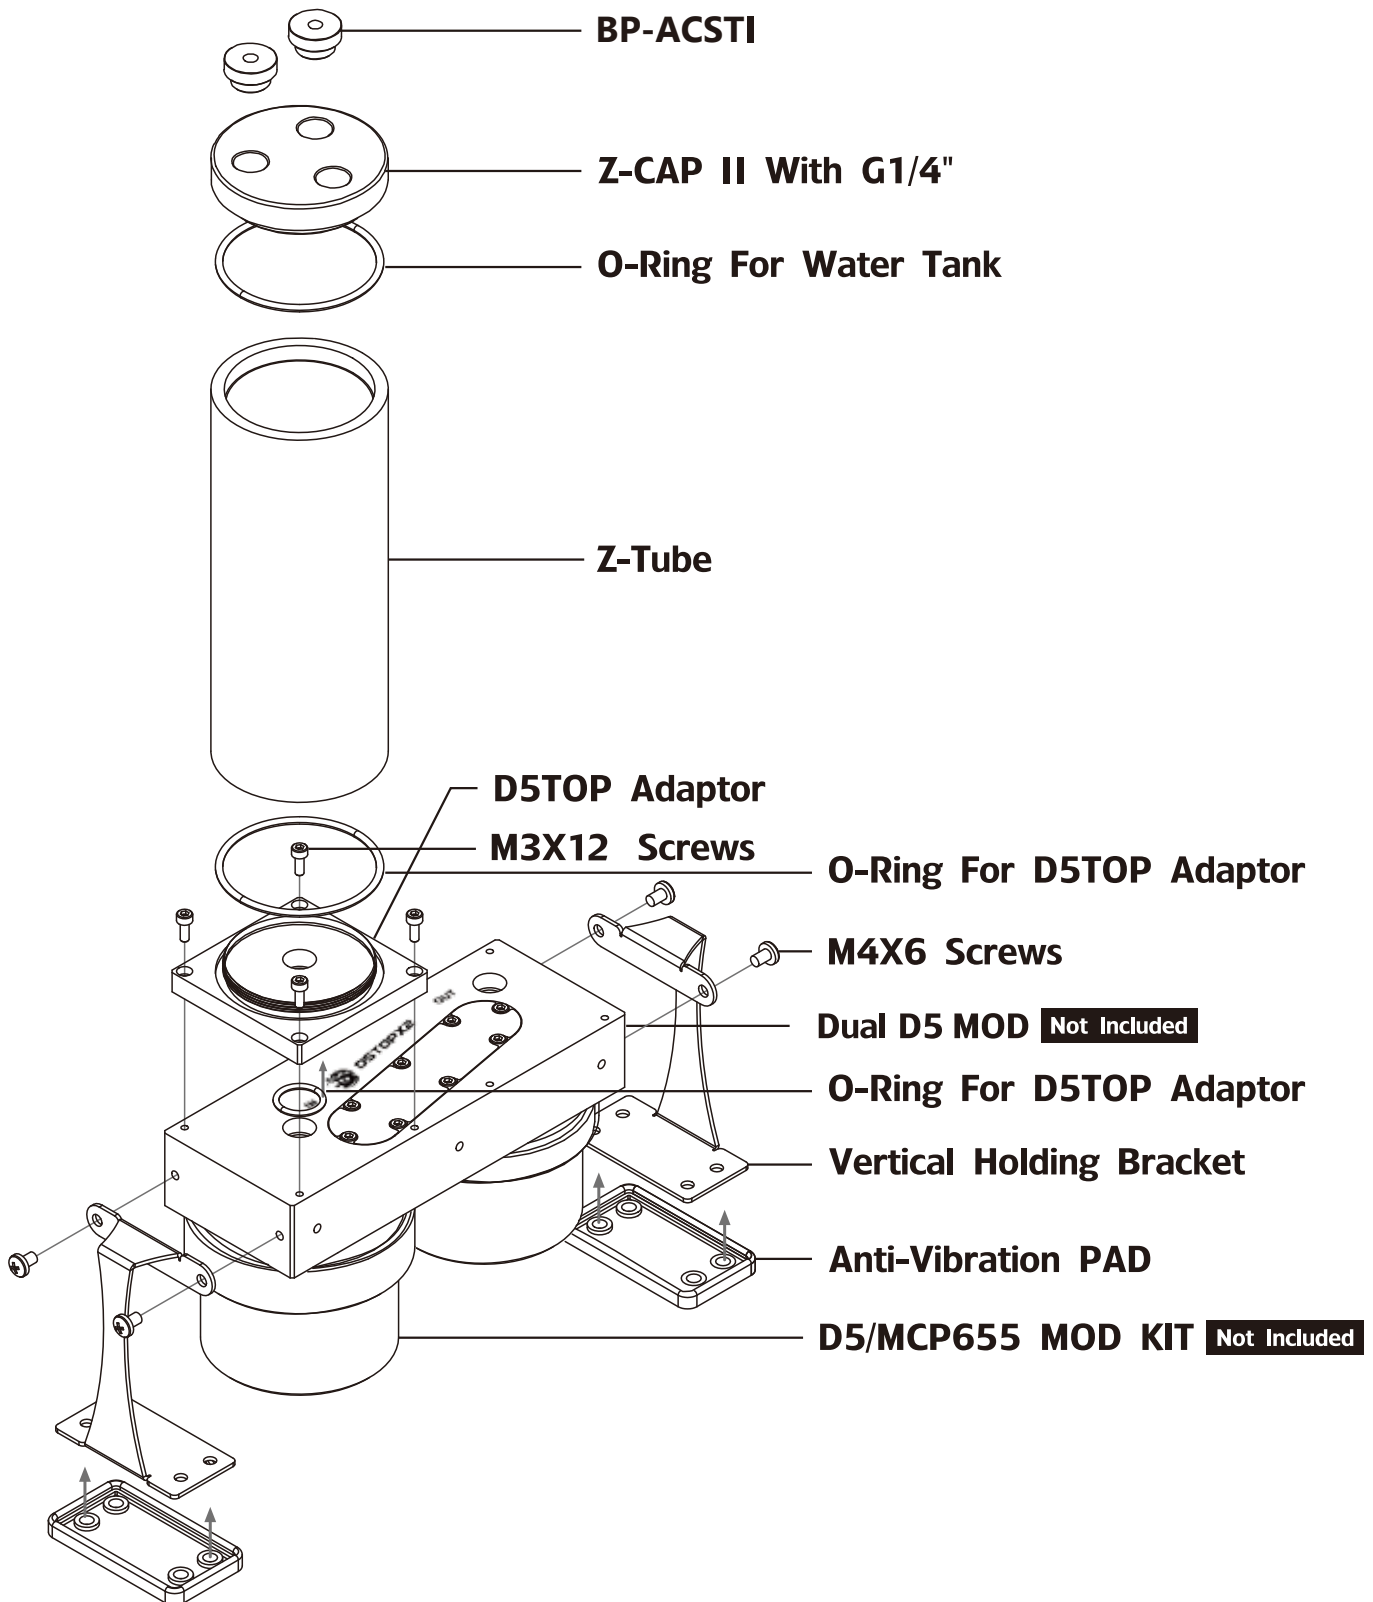

Bitpower®

Dual/Single D5 Top Upgrade Kit Installation Guide

! Important

Before fill in water, please make sure all the component be installed correctly , avoiding leaking happen and destroy the PC component.

! Important

Before fill in water, please make sure all the component be installed correctly , avoiding leaking happen and destroy the PC component.